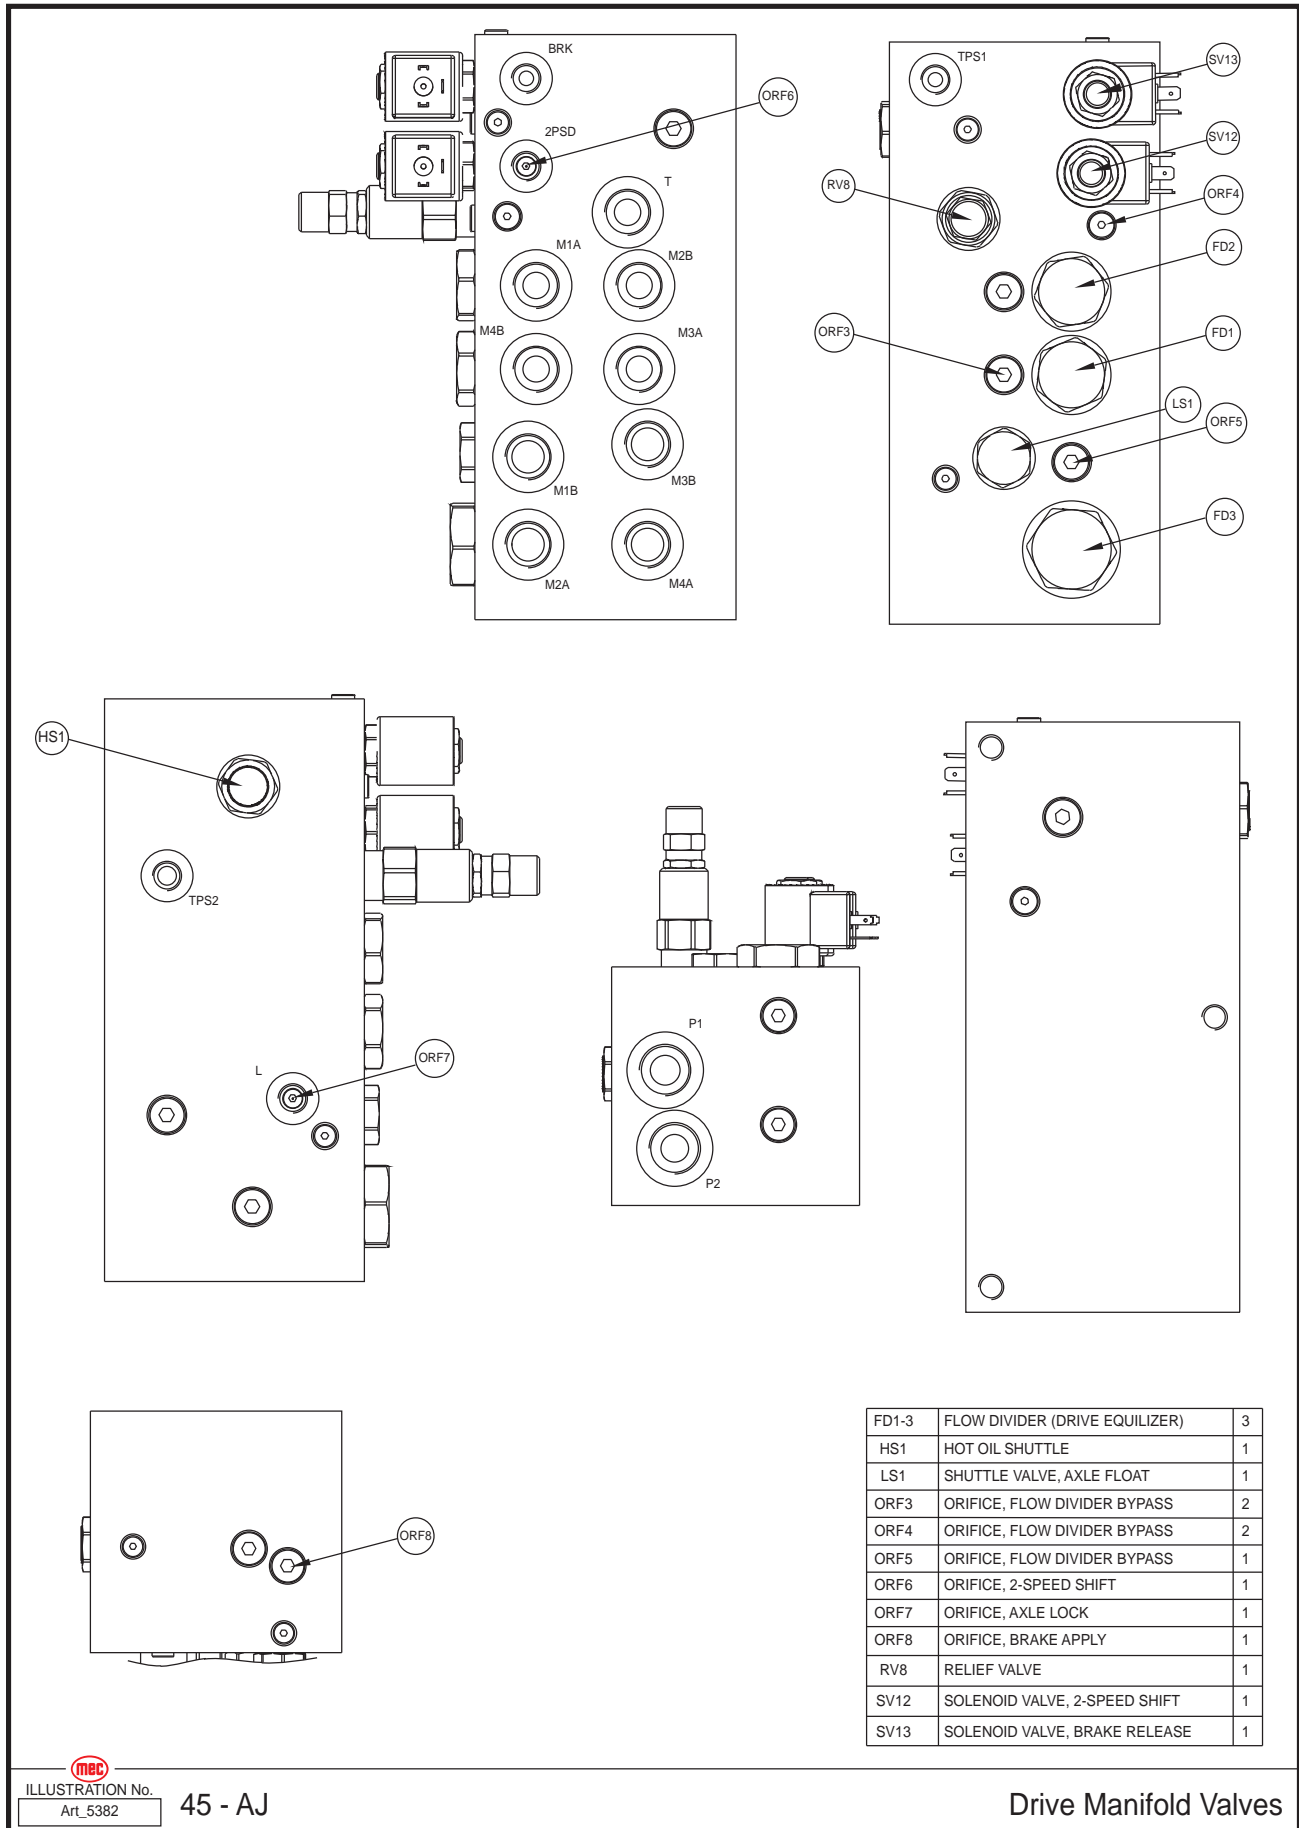

Lower Control Box Electrical Schematic

Drive Manifold Valves

ILLUSTRATION No. **45 - AJ**
 Art_5382

Drive Manifold Valves

Manifold Valves