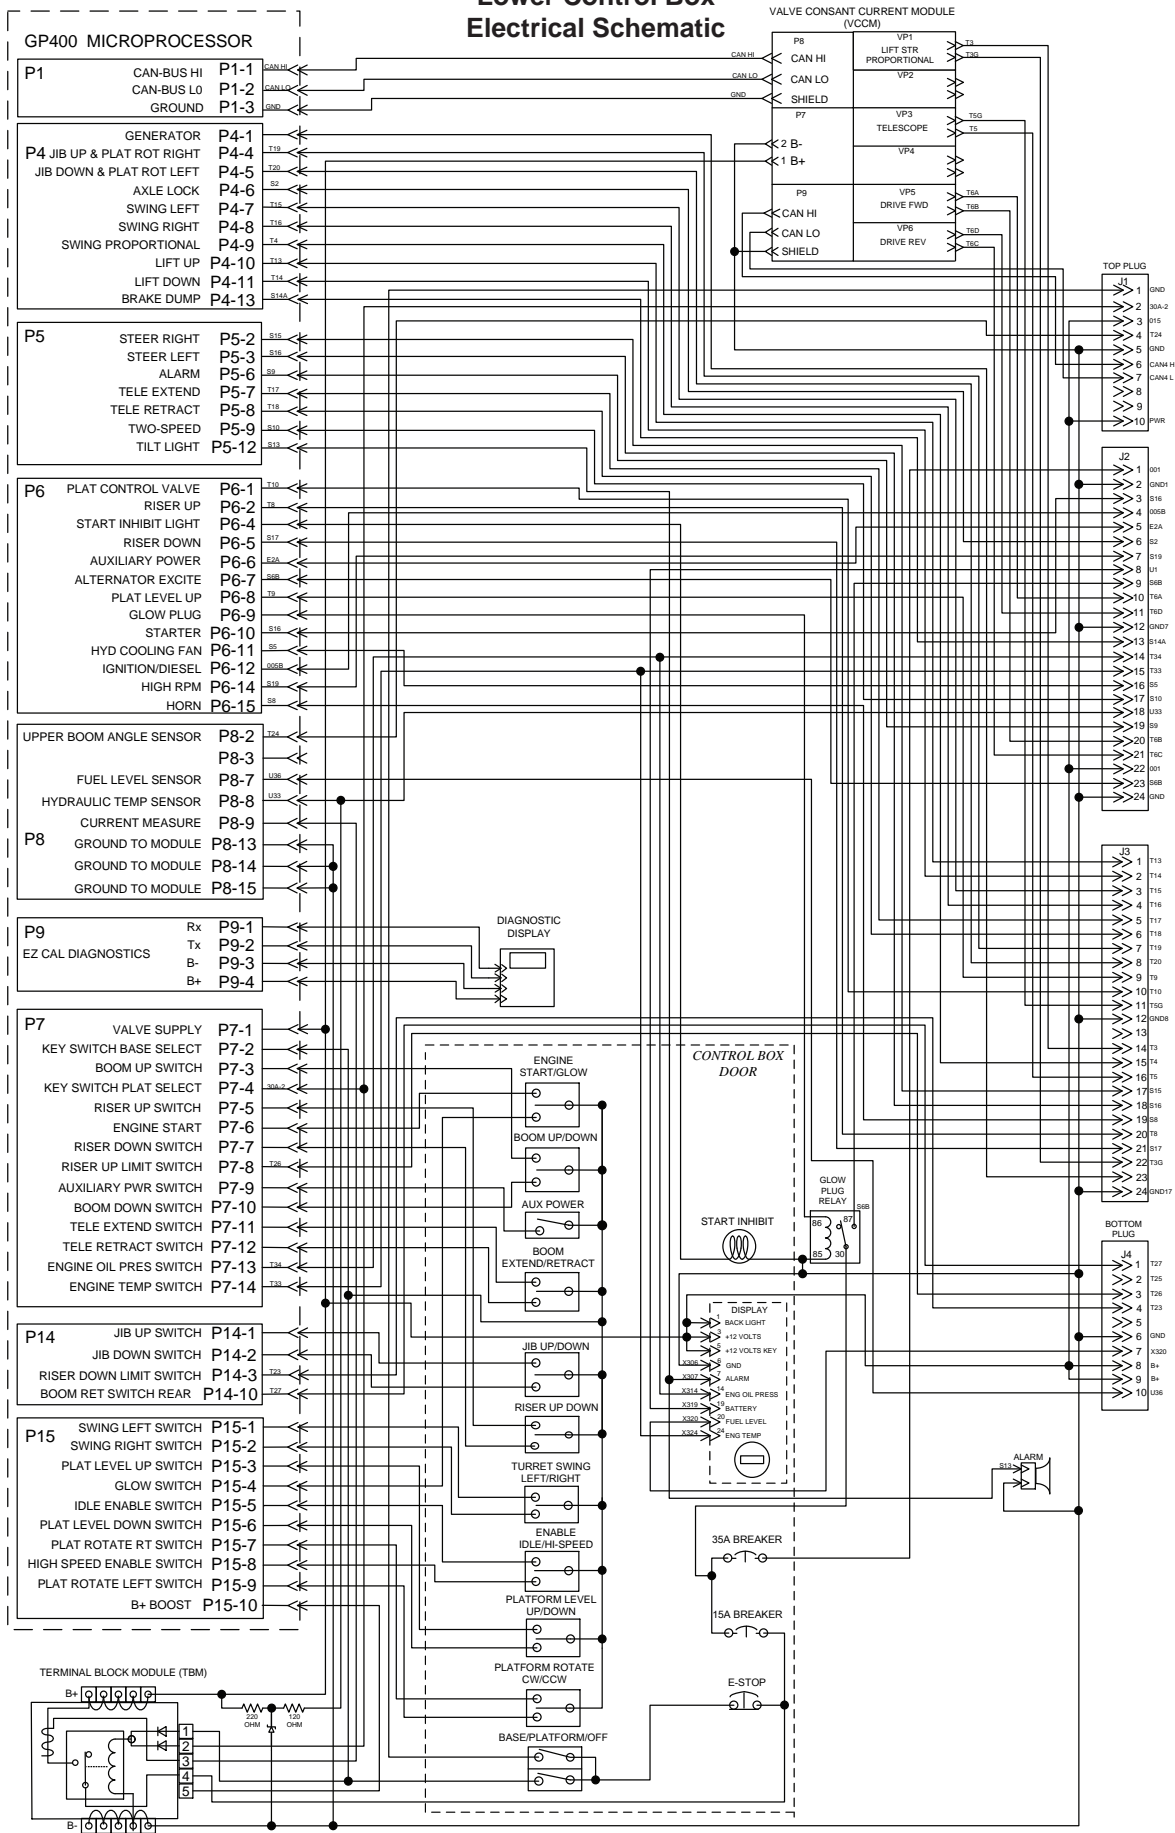

Lower Control Box Electrical Schematic

Drive Manifold Valves

ILLUSTRATION No. **45 - AJ**
 Art_5382

Drive Manifold Valves

Manifold Valves