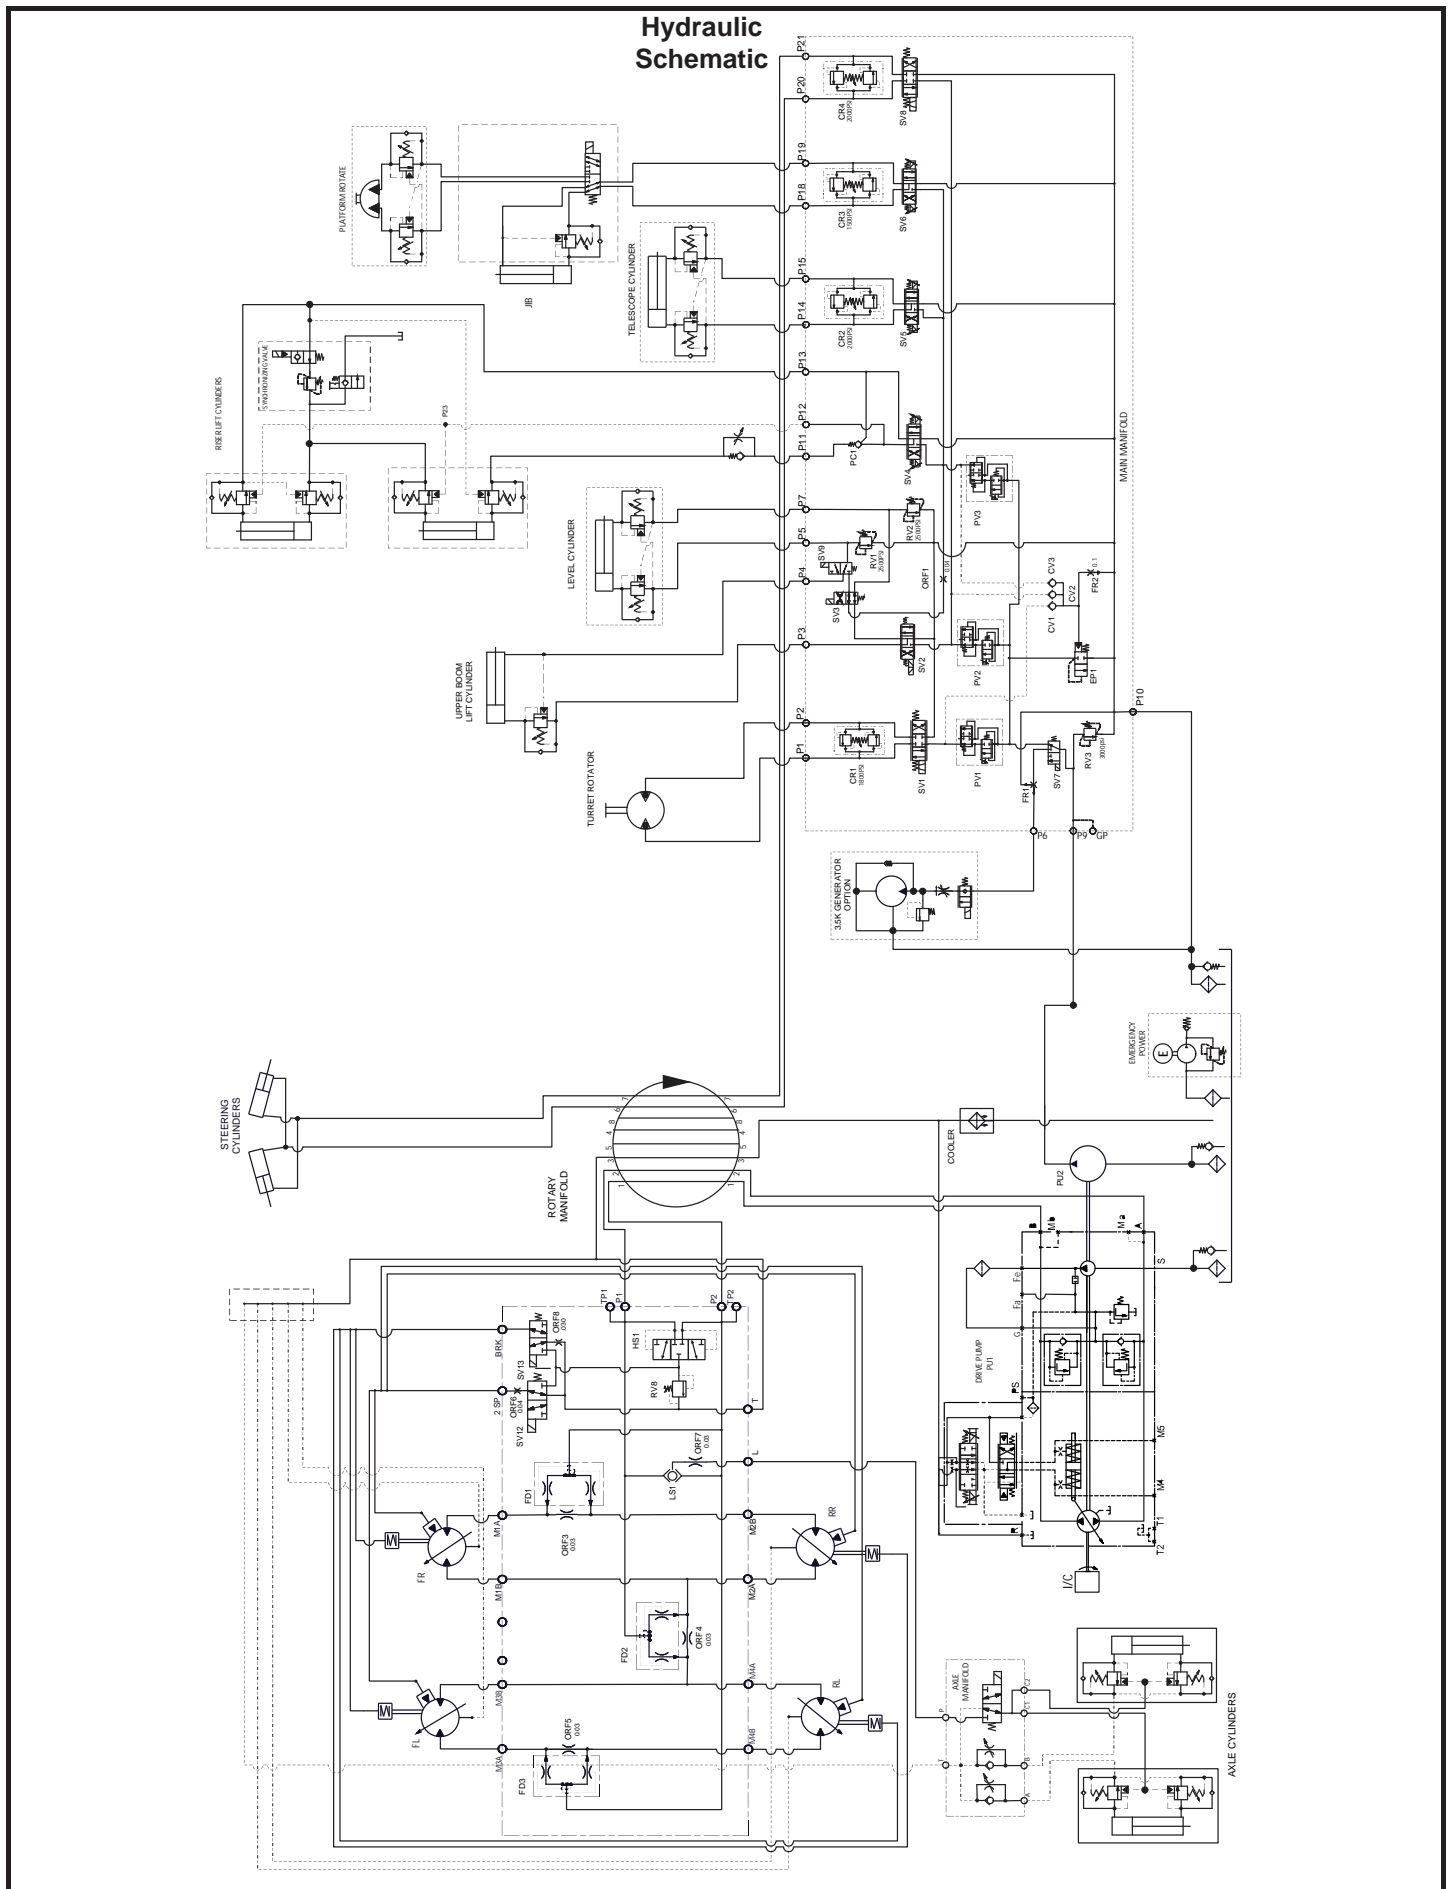

Lower Control Box Electrical Schematic

Drive Manifold Valves

ILLUSTRATION No. **45 - AJ**
 Art_5382

Drive Manifold Valves

Manifold Valves