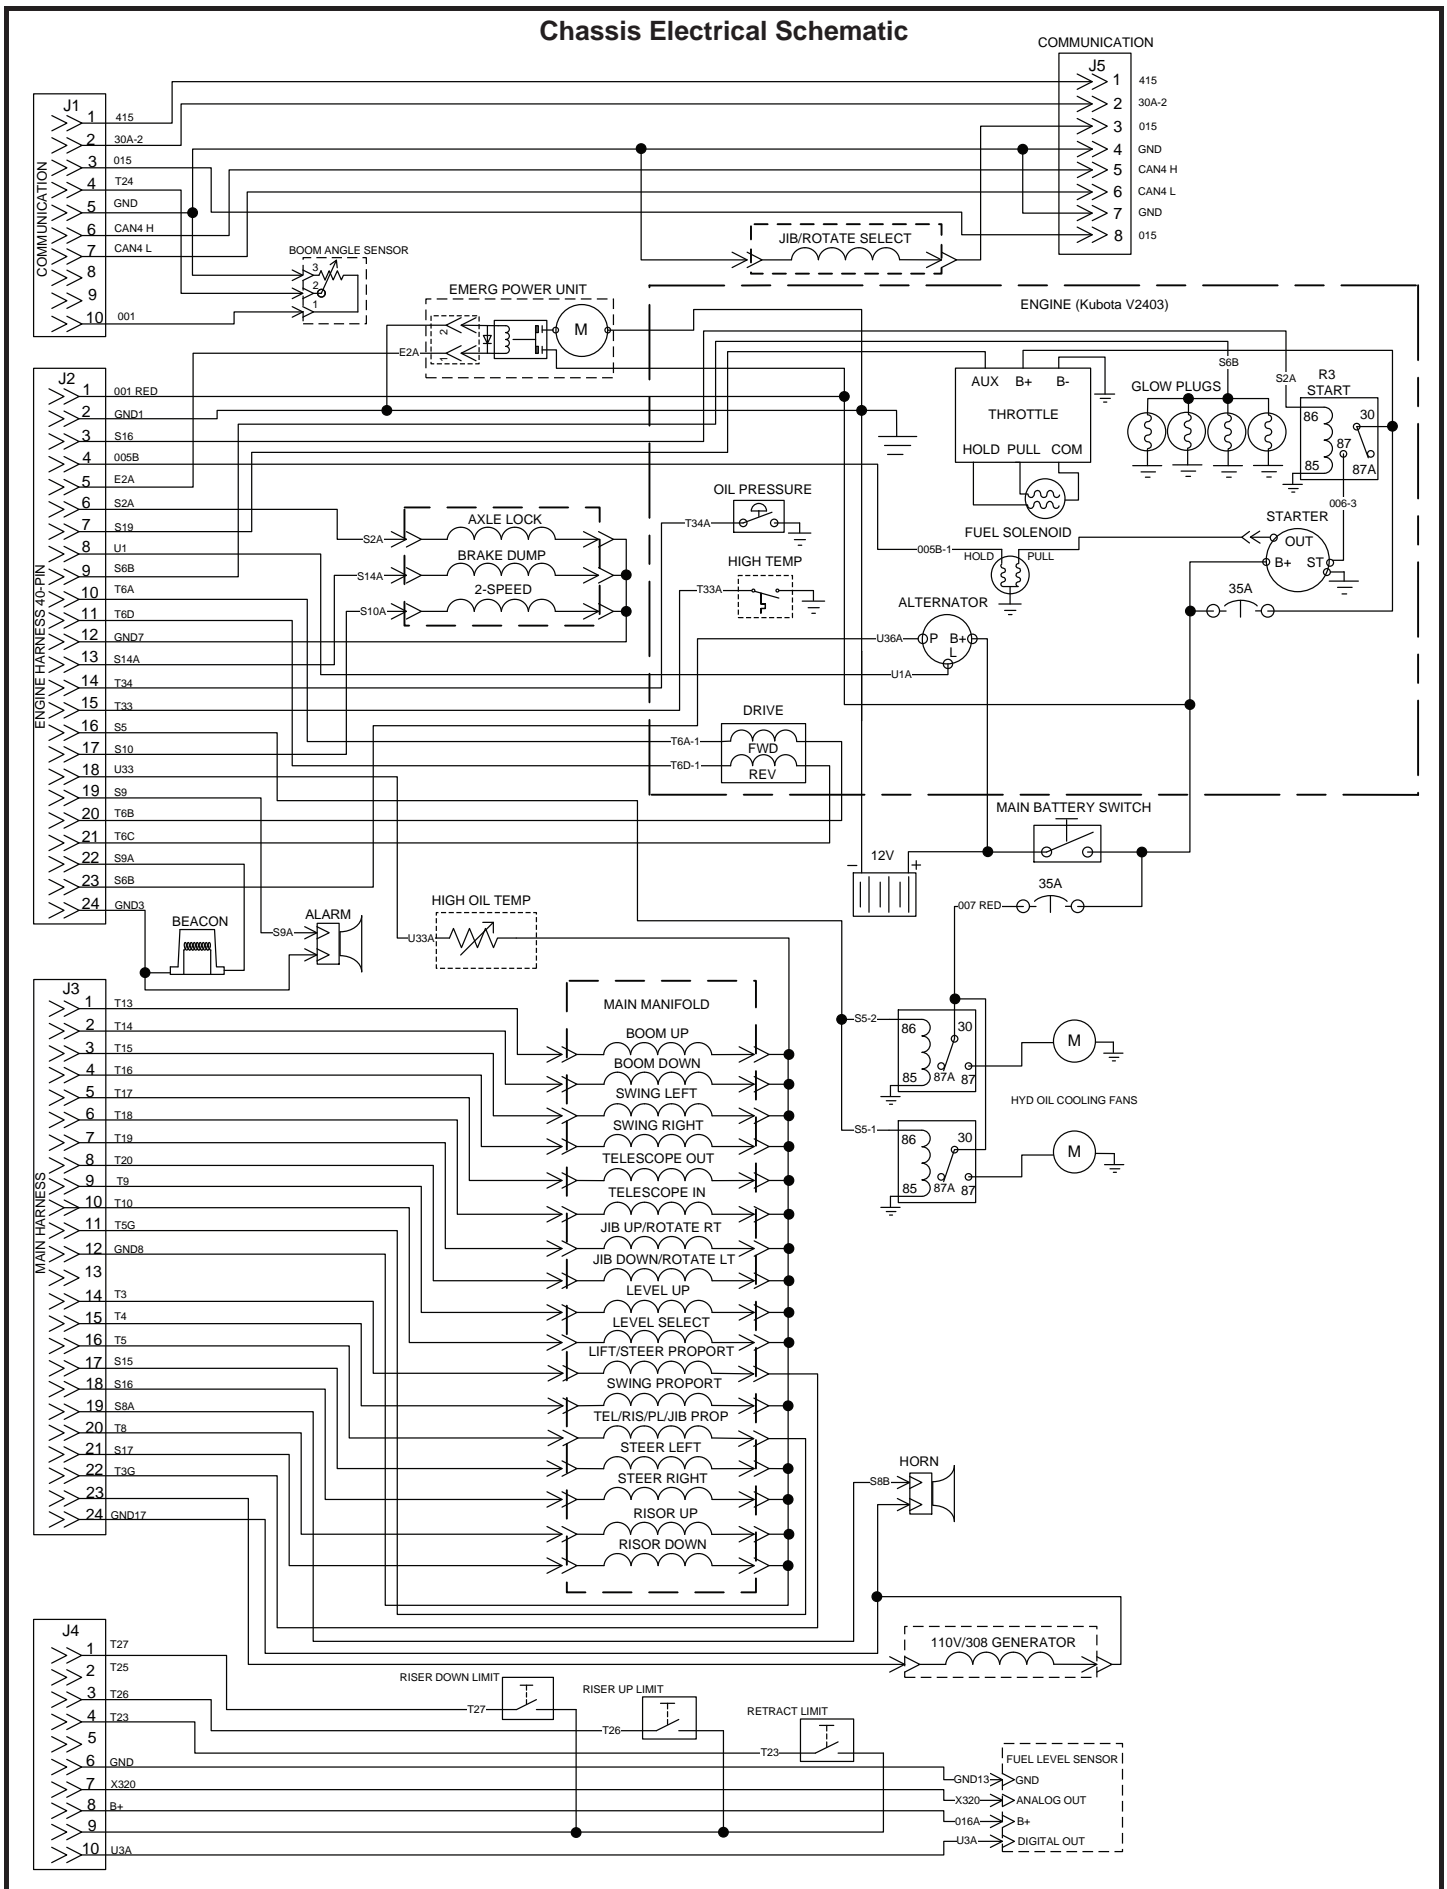

Lower Control Box Electrical Schematic

Drive Manifold Valves

ILLUSTRATION No. **45 - AJ**
 Art_5382

Drive Manifold Valves

Manifold Valves