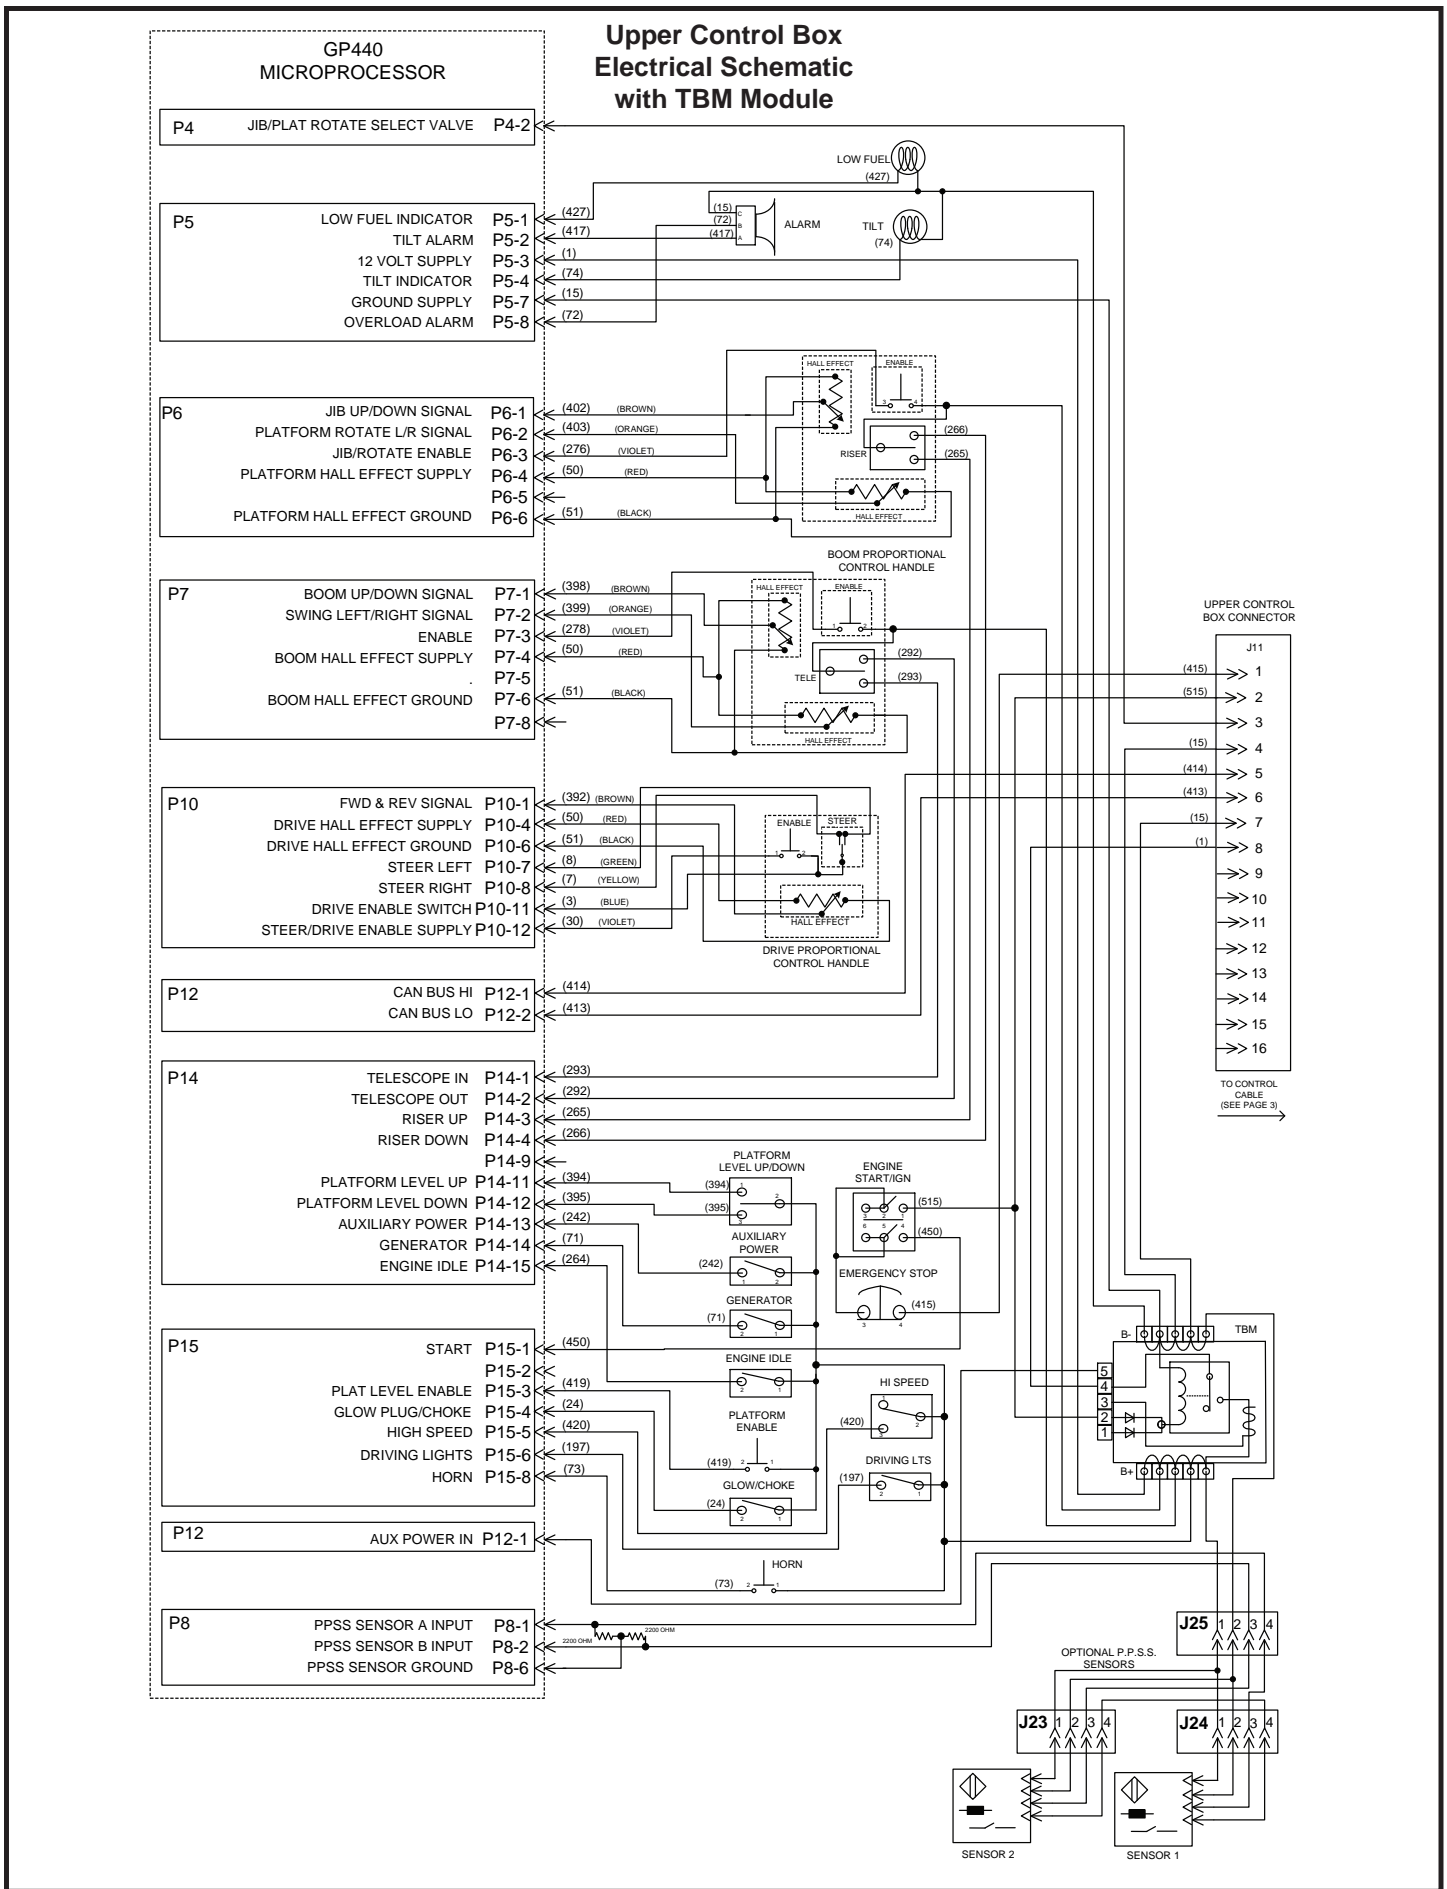

Lower Control Box Electrical Schematic

Drive Manifold Valves

ILLUSTRATION No. **45 - AJ**
 Art_5382

Drive Manifold Valves

Manifold Valves