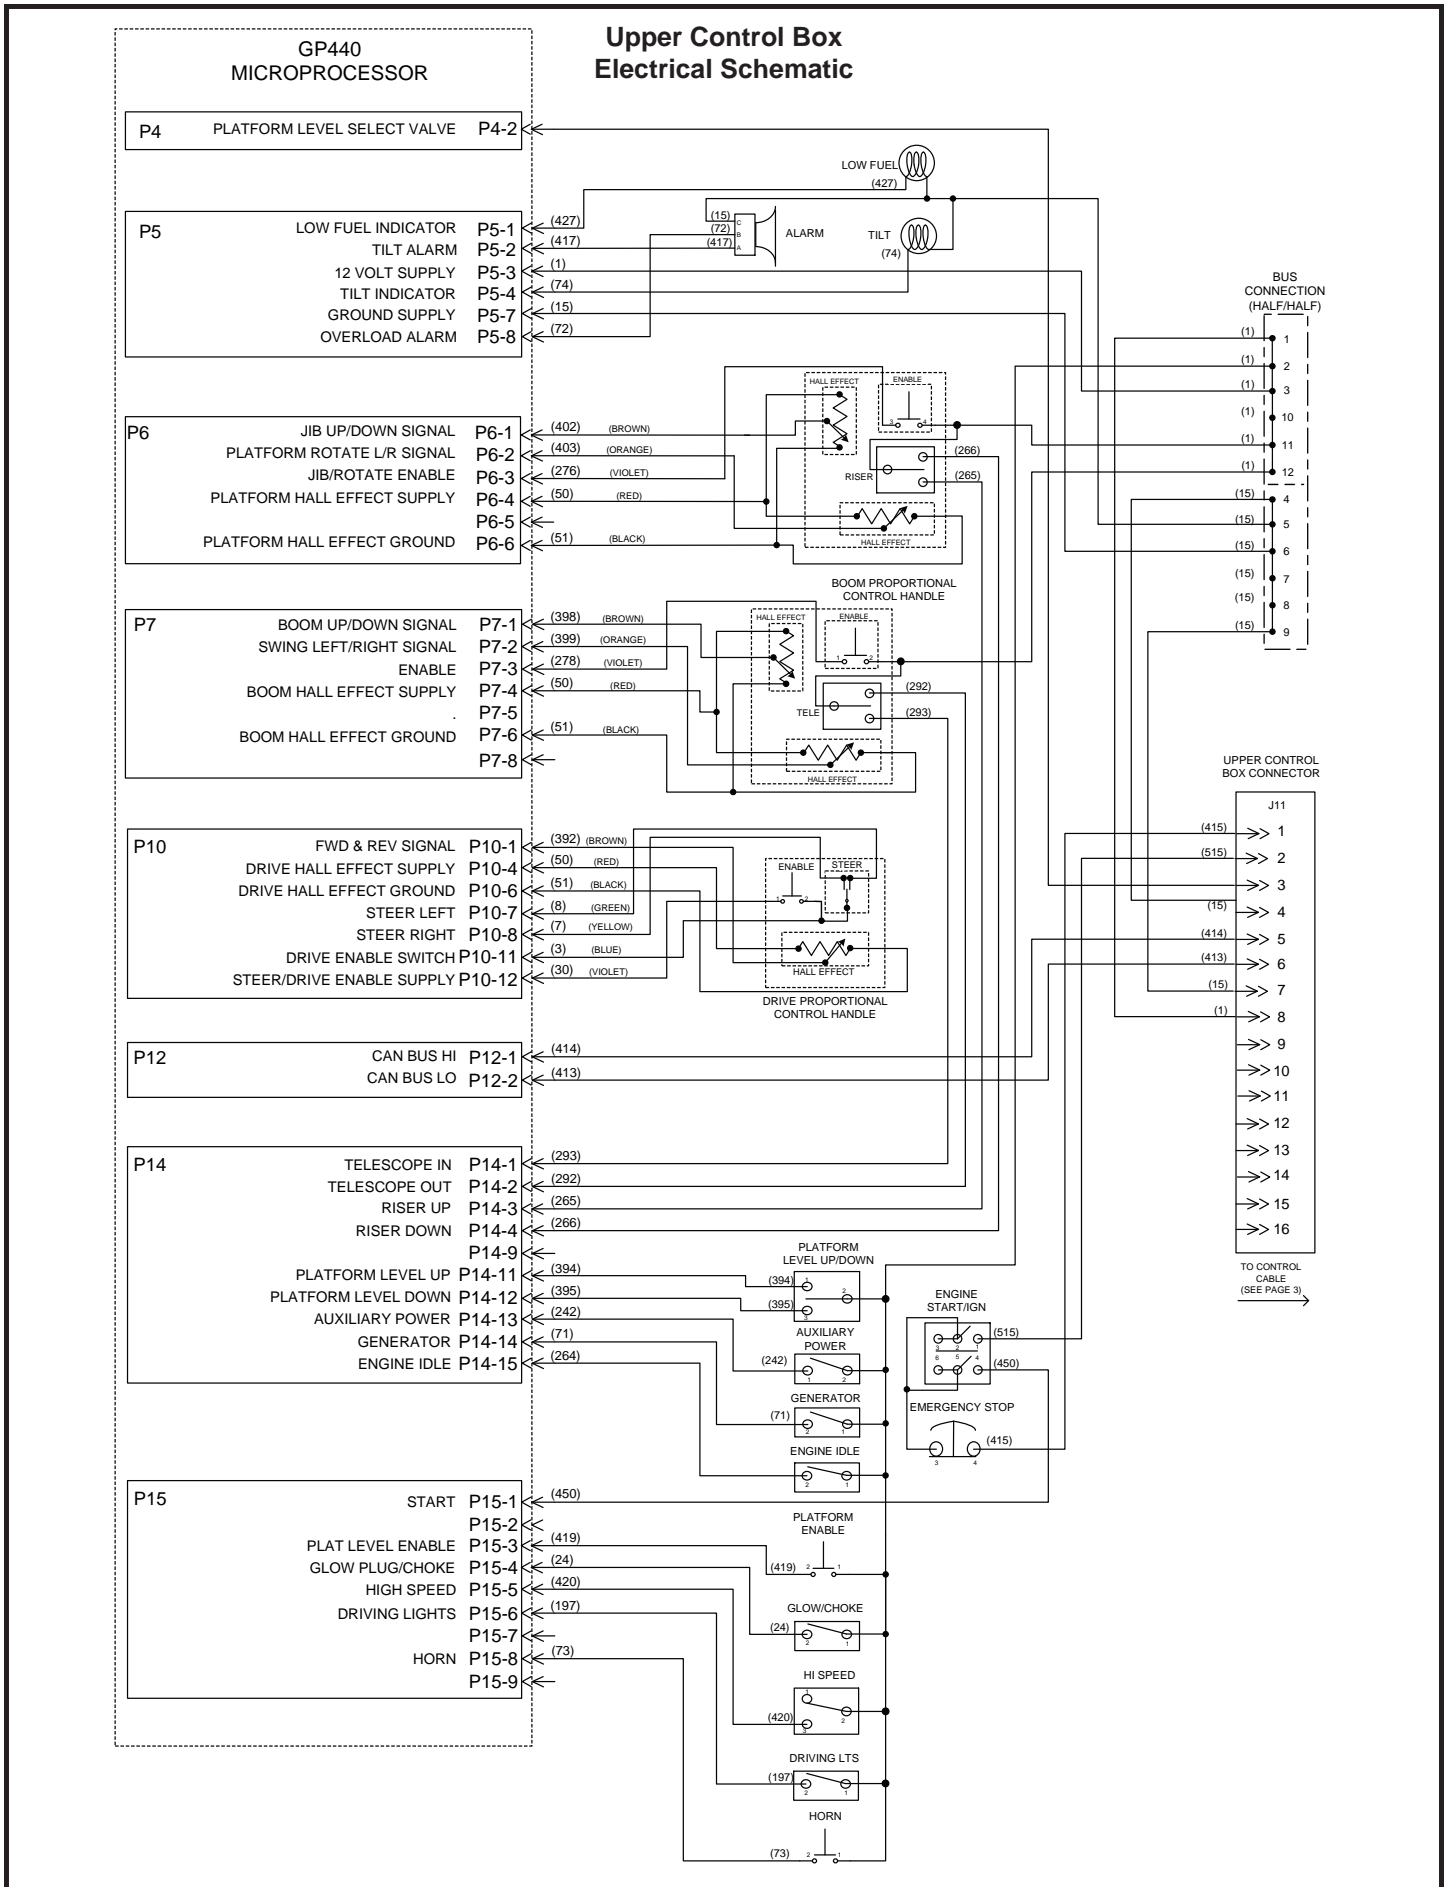

Lower Control Box Electrical Schematic

Drive Manifold Valves

ILLUSTRATION No. **45 - AJ**
 Art_5382

Drive Manifold Valves

Manifold Valves